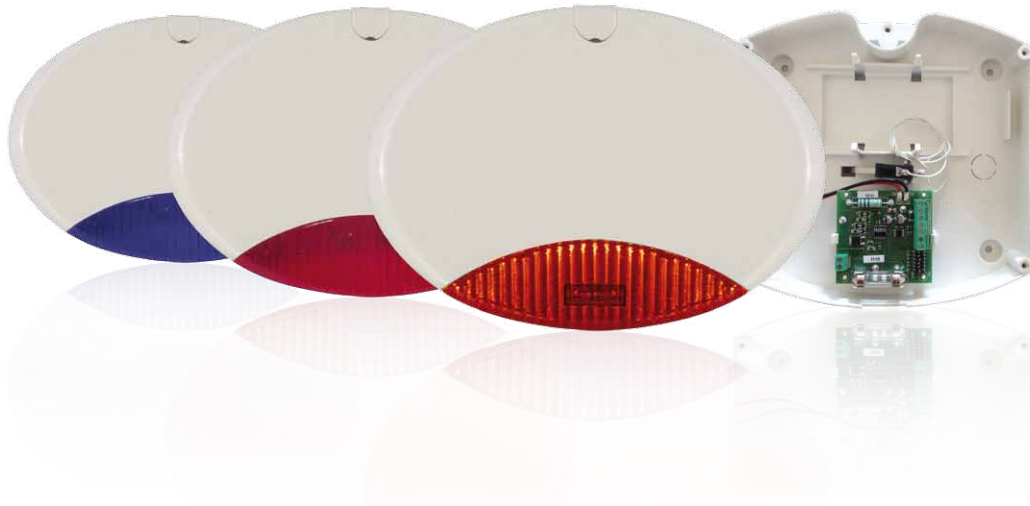

## Iside

EN 50131-4 / GRADE 2

**Iside** is an auto supplied siren with an innovative design, suitable for all installations need. The Elliptical Shape allows to fix it in any position, vertical or horizontal, without the need to modify the functionality and the shape. The flat surface permits a simple and visible siren customization. This product is entirely made of polycarbonate. All versions are equipped with anti-opening and back tamper switches; the sound power utilises a piezoelectric technology, ensuring a low consumption level during triggering period.

**Available Case colours:** white / red

**Available Flash colours:** orange / blue / red

**Dimensions:** W 320, H 220, D 55 mm

Technical Features			
	ISIDE 130	ISIDE 140	ISIDE 140 / 24 V
EN 50131 - 4 / GRADE 2	-	YES	-
SOUND POWER	100dB at 1mt / 85dB at 3mt	100dB at 1mt / 85dB at 3mt	100dB at 1mt / 85dB at 3mt
BATTERY CHECK	-	YES	YES
LAMP CHECK	-	YES	YES
WATCHDOG'S LED	YES	YES	YES
SYSTEM STATUS VISUALIZATION	-	YES	YES
SYSTEM STATUS SOUND SIGNALLING	-	YES	YES
ALARM'S MEMORY	-	YES	YES
SEPARATED TRIGGERS	-	YES	YES
ANTIOPENING TAMPER	YES	YES	YES
BACK TAMPER	YES	YES	YES
POWER SUPPLY	13.8 Vdc	13.8 Vdc	24 V